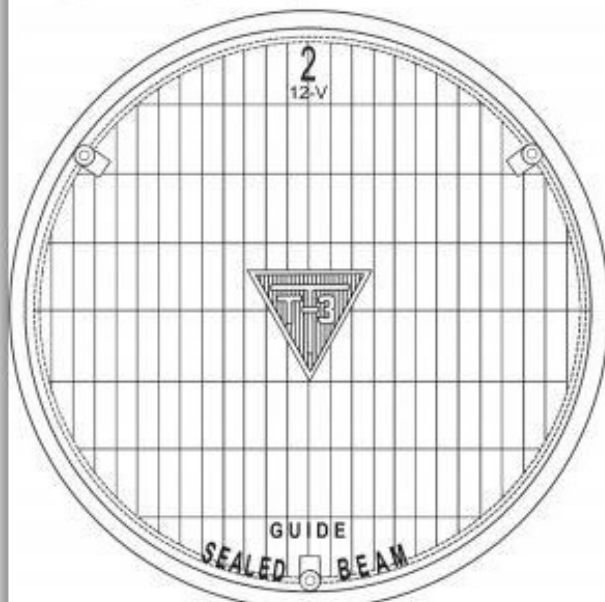

For all 1956-58 GM vehicles with a (2) 7" headlight bulb system. Part # **SB5657S**

For all 1958-59 GM vehicles with a (4) 5-3/4" headlight bulb system. Part # **SB5859S**

For all 1959-69 GM vehicles with a (2) 7" headlight bulb system. Part # **SB6169S**