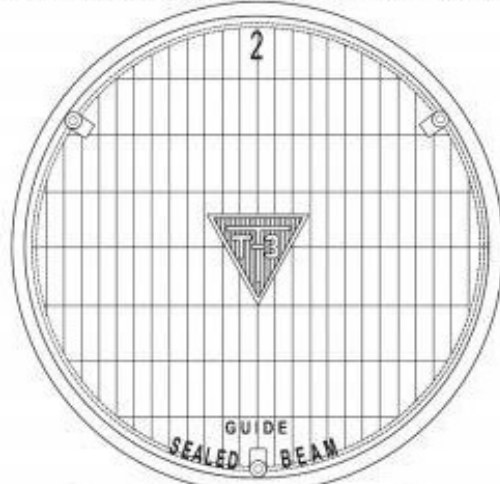

For all 1968-71 GM vehicles with a (4) 5-3/4" headlight bulb system. Part # **SB6871S**

GUIDE T-3 SEALED BEAM HEADLIGHT BULBS

Lectric Limited, Inc.
www.GMwiring.com (708) 563-0400

All Images
© Lectric Limited, Inc. 2011